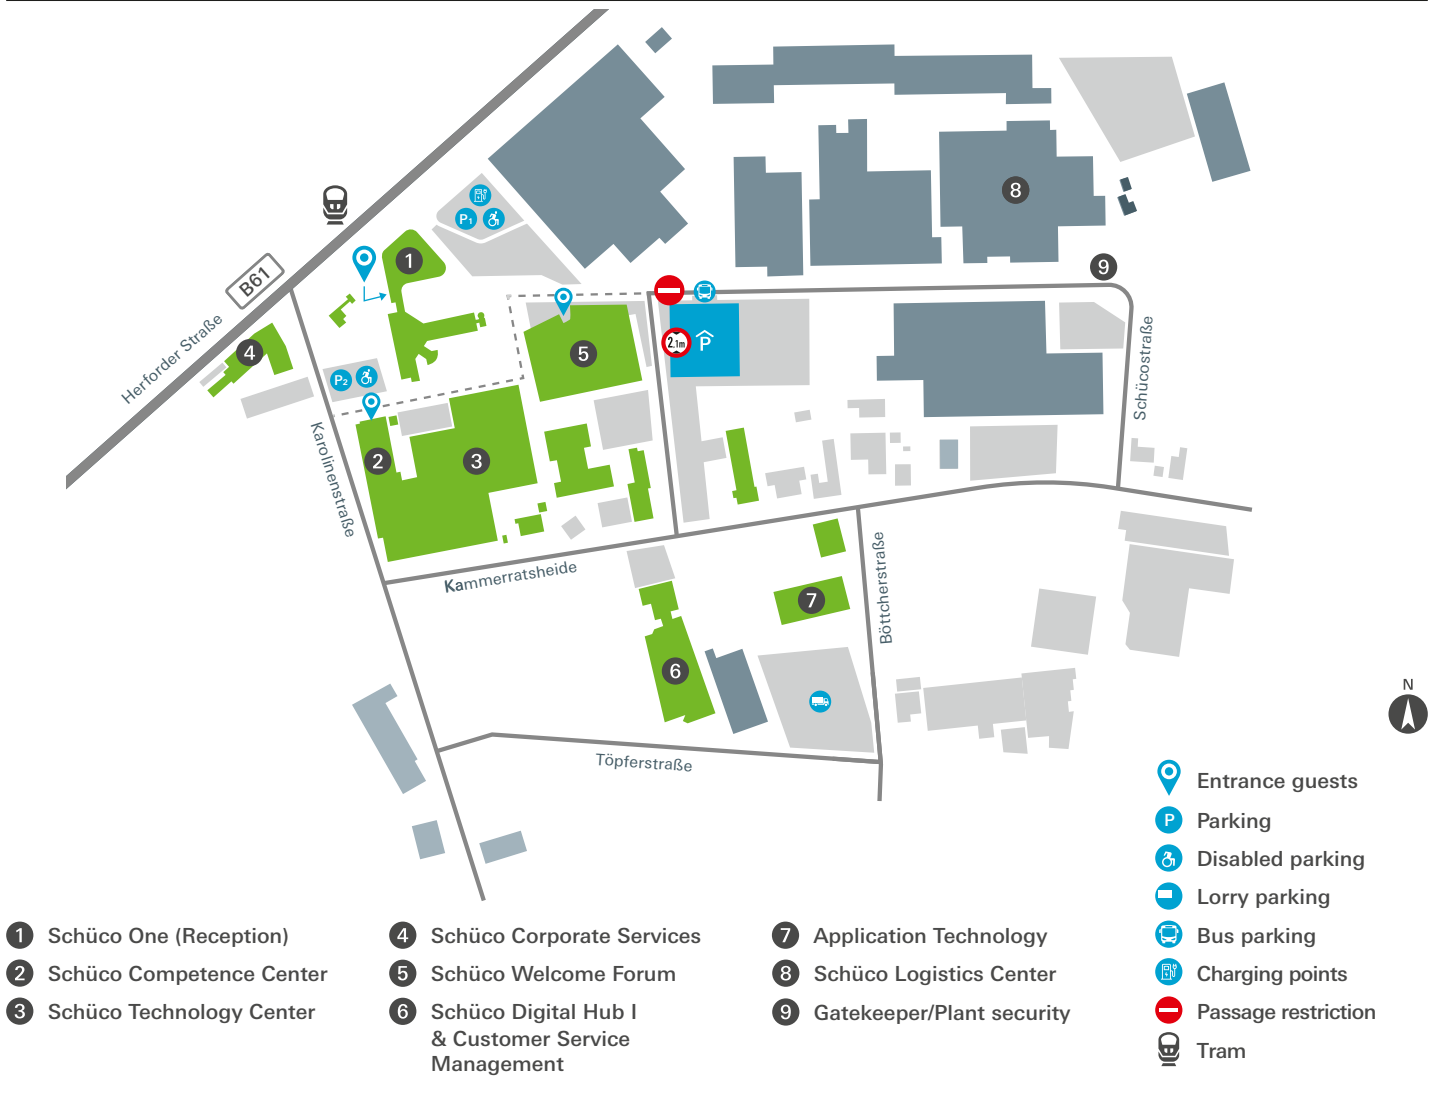

Schüco Campus

Dear Guest,
 We are looking forward to your visit to the Schüco Campus.
 Below you will find important information to make your arrival and visit as smooth as possible.

1. Please park in the car park at 10 Schücostraße.
2. After your arrival, please register at the Schüco Campus.
 Depending on your appointment, please use the reception in Schüco One, the Schüco Welcome Forum or the Schüco Competence Center.
3. Please also obey traffic regulations across the entire campus and be aware of active works traffic. Please be considerate of other road users. Thank you.

**Schüco International KG
 Headquarter
 Schüco One**
 Karolinenstr. 1–15
 D-33609 Bielefeld
 Tel.: +49 521 783-0

Car Park
 Schücostraße 10
 D-33609 Bielefeld

Important phone numbers:
Campus emergency number
 +49 521 783-555

Schüco Campus head office directions

By air

- Airport Hannover or Dortmund: 105 km
- Airport Paderborn/Lippstadt: 64 km
- Airport Münster/Osnabrück: 84 km
- Airport Düsseldorf: 185 km

By rail

- Bielefeld train station, take the tram number 2, in the direction of „Altenhagen“ to the „Schüco“ stop
- At the traffic lights turn left into Karolinenstraße to the Schüco International KG

By road...

- ...from Hannover:**
 - via A2, exit 28 to Ostwestfalen-Lippe
- ...from Dortmund:**
 - via A33, exit B61

There are parking spaces in in the car park at 10 Schücostraße.