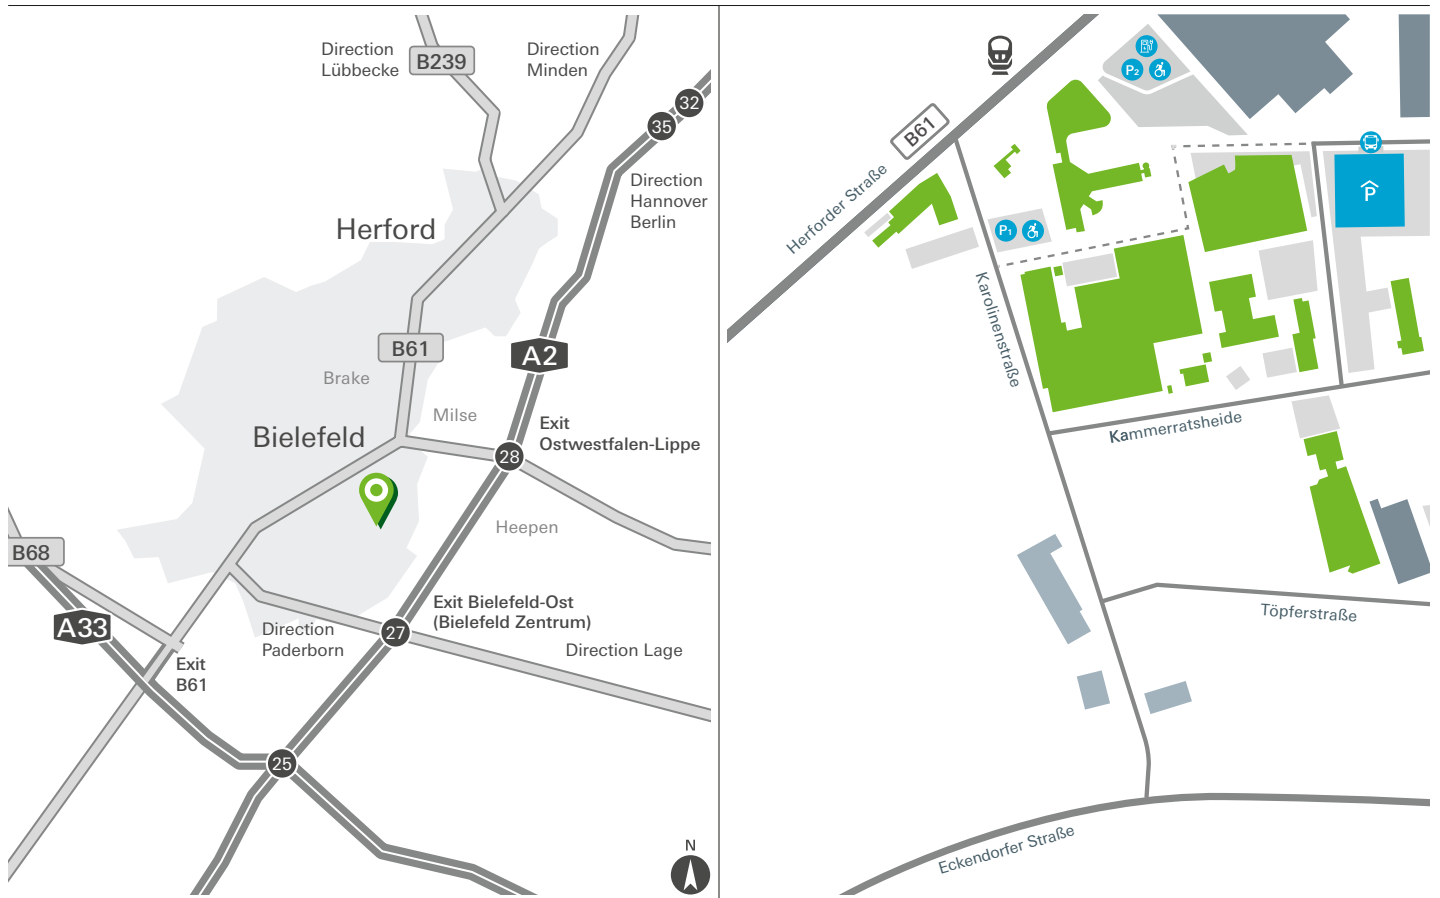

Schüco Campus

Dear Guest,
 We are looking forward to your visit to the Schüco Campus.
 Below you will find important information to make your arrival and visit as smooth as possible.

1. Please park in the car park at 10 Schücostraße.
2. After your arrival, please register at the Schüco Campus.
 Depending on your appointment, please use the reception in Schüco One, the Schüco Welcome Forum or the Schüco Competence Center.
3. Please also obey traffic regulations across the entire campus and be aware of active works traffic. Please be considerate of other road users. Thank you.

Schüco Campus head office directions

By air

- Airport Hannover or Dortmund: 105 km
- Airport Paderborn/Lippstadt: 64 km
- Airport Münster/Osnabrück: 84 km
- Airport Düsseldorf: 185 km

By rail

- Bielefeld train station, take the tram number 2, in the direction of „Altenhagen“ to the „Schüco“ stop
- At the traffic lights turn left into Karolinenstraße to the Schüco International KG

By road...

- ...from Hannover:**
 - via A2, exit 28 to Ostwestfalen-Lippe
- ...from Dortmund:**
 - via A33, exit B61

There are parking spaces in in the car park at 10 Schücostraße.